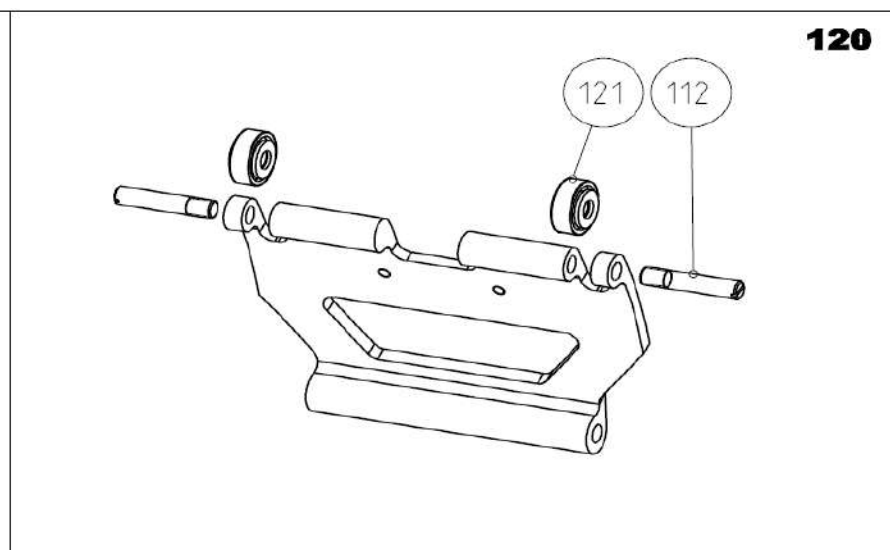

Pos	Part n:o	Description-ENG	Pcs/unit

Pos	Part n:o	Description-ENG	Pcs/unit