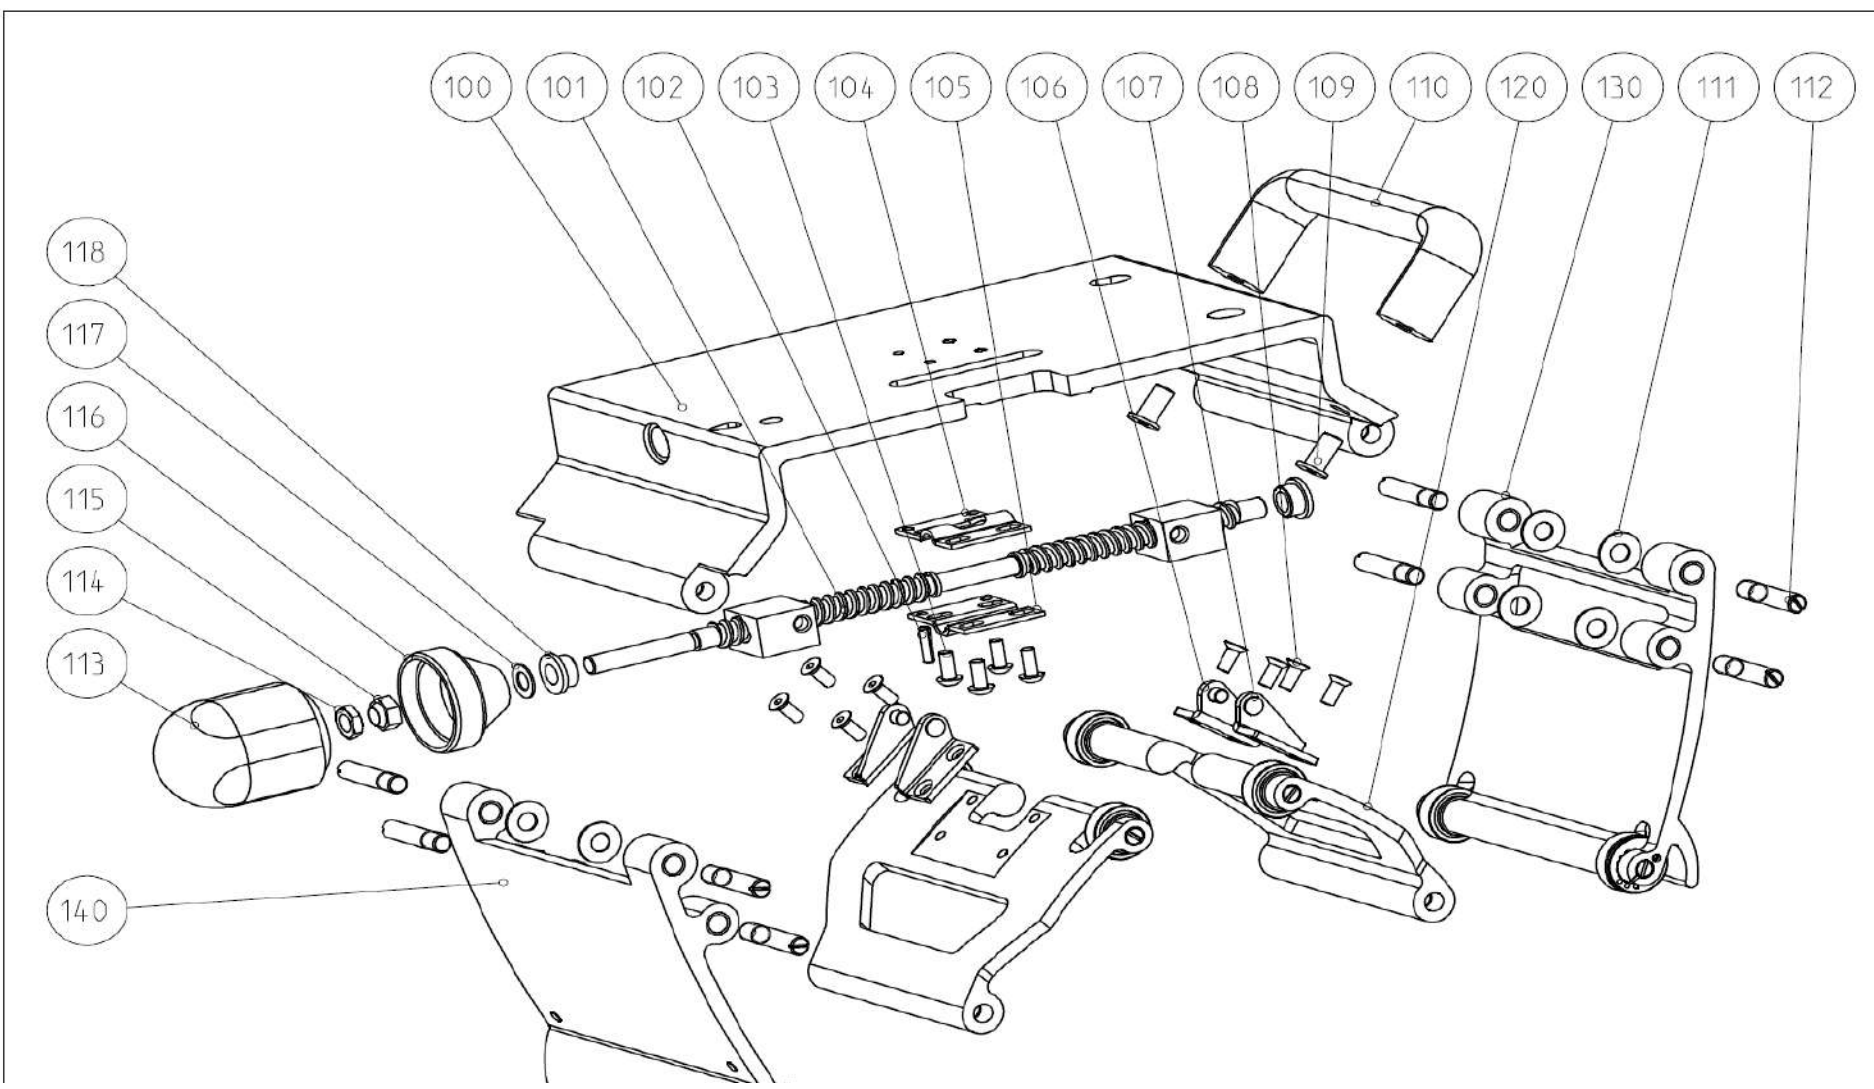

Pos	Part n:o	Description-ENG	Pcs/unit

Pos	Part n:o	Description-ENG	Pcs/unit