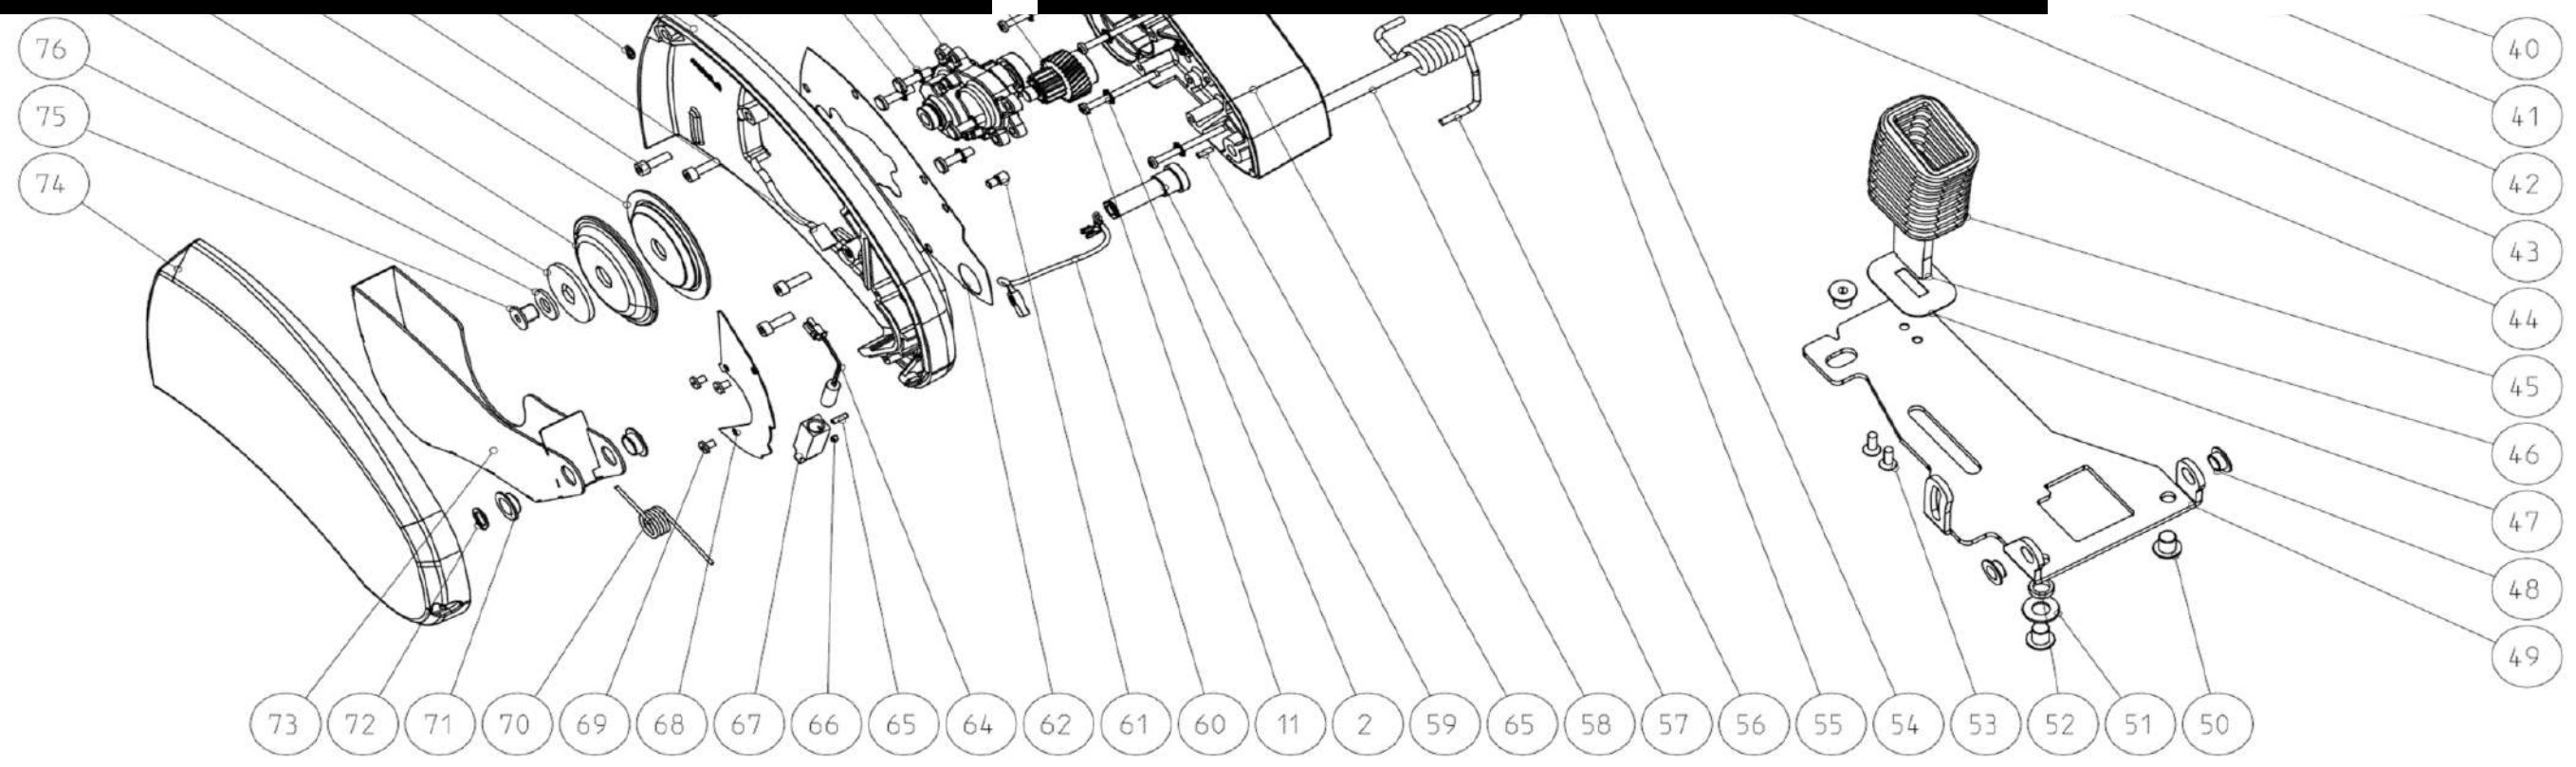

Pos	Part n:o	Description-ENG	Pcs/unit

Pos	Part n:o	Description-ENG	Pcs/unit