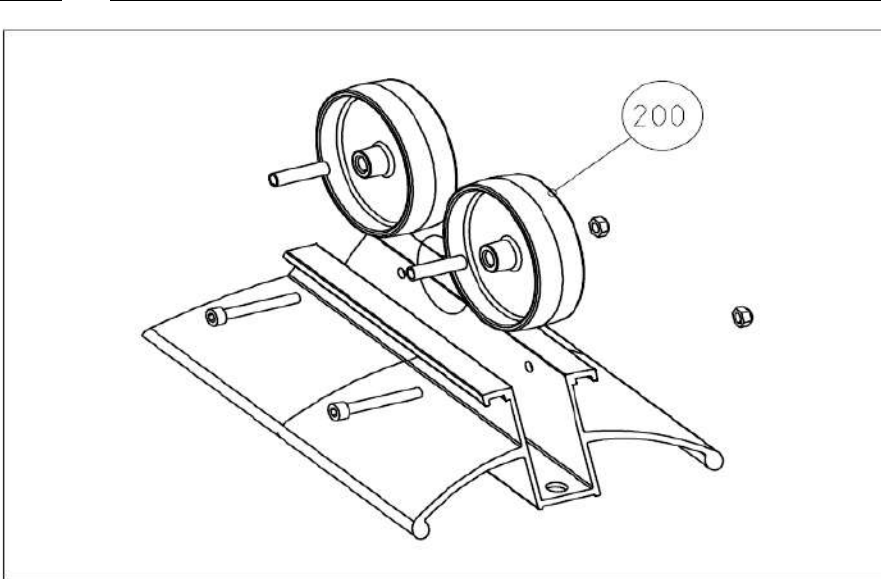

Pos	Part n:o	Description-ENG	Pcs/unit