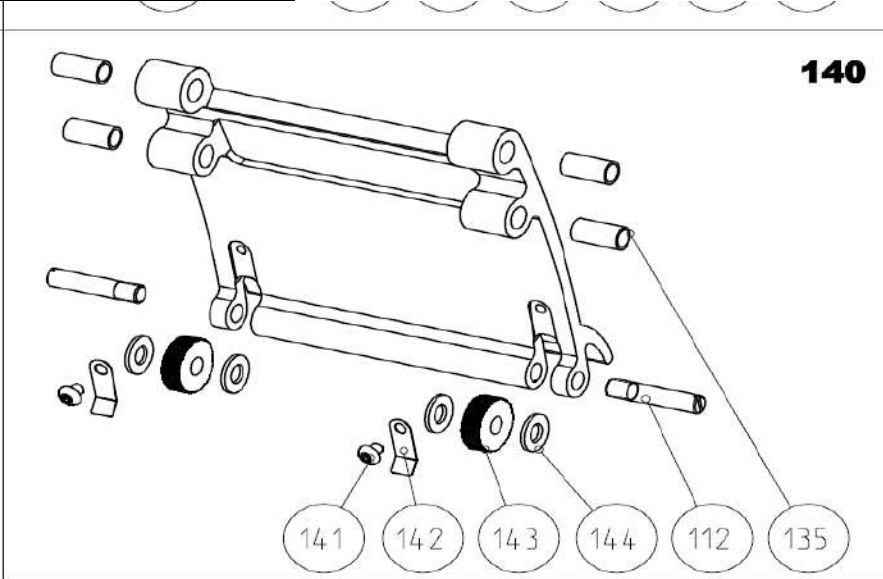

Pos	Part n:o	Description-ENG	Pcs/unit