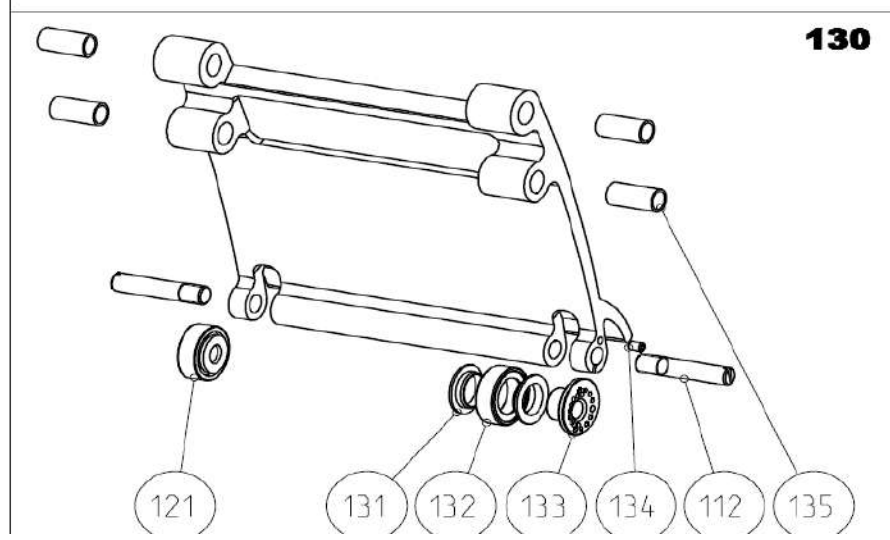

Pos	Part n:o	Description-ENG	Pcs/unit

Pos	Part n:o	Description-ENG	Pcs/unit